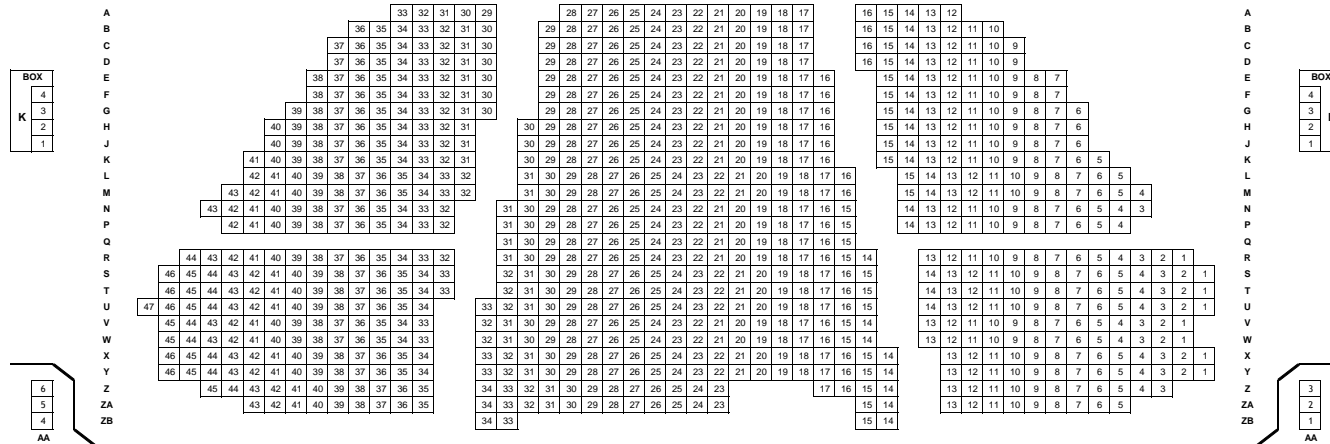

LYCEUM THEATRE SEATING PLAN

STAGE

STALLS