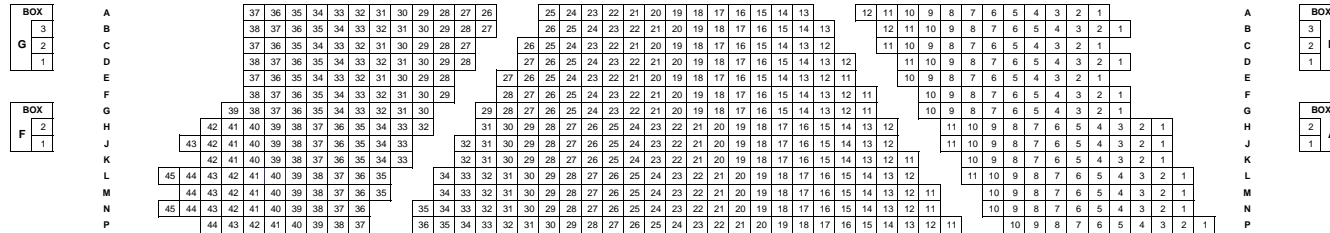

ROYAL CIRCLE