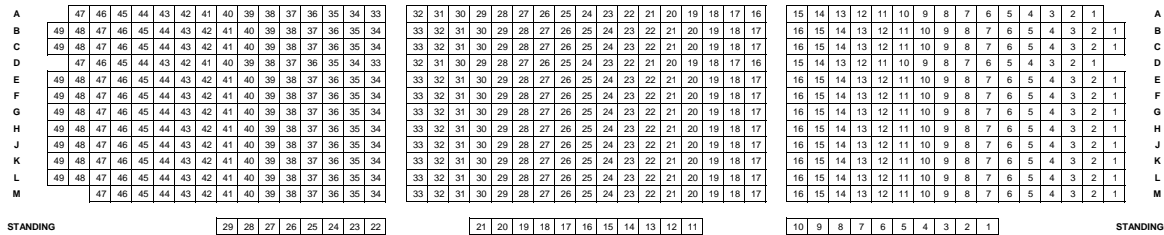

GRAND CIRCLE